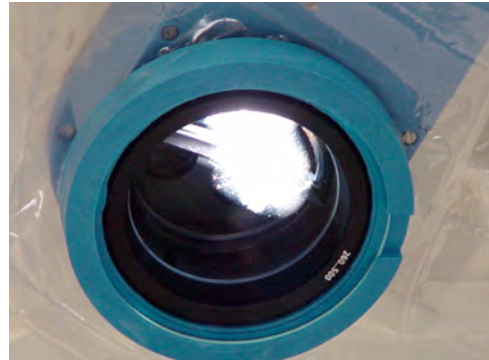

## BuyMD.net “Clear Image” Glass Lens STERILE MICROSCOPE DRAPES (Latex-Free)

- **Superior optical quality GLASS Lens** allows greater transmission of illumination and higher resolution than plastic lens covers.
- **Dual-coatings on Lens.** Lens is coated on both sides, which means that glare is eliminated with our slanted glass lens drapes available for Leica/Wild, Carl Zeiss and Haag-Streit/Moeller Surgical Microscopes.
- **Transparent,** not opaque like many other drapes.
- **Better quality materials** at a competitive price.
- **Avoid accidental perforation or contamination.** The thickness of the BuyMD.net drape is up to 2.1 mils, while other brands are often only up to 1.6 mils thick.
- **Drape dimensions** are 54 X 120 inches for 65mm Outer Diameter Objective Lenses (EXTRA LONG 54 X 150 available) on Zeiss/Moeller Microscopes and 54 x 120 or 54 x 150 inches for 68mm Outer Diameter Objective Lenses on Leica/Wild Microscopes and slanted glass lens drapes are available for all microscope brands in 48 X 120 and 48 X 150 sizes.
- **Only the BuyMD.net Glass Lens Drape** utilizes a fifth strap near the open end of the drape, so RNs do not have to “tape” the open end of the drape to the microscope stand.
- **Drapes for all 65mm outer diameter objective lenses** from Haag-Streit/Moeller-Wedel and Carl Zeiss (including OPMI MD, OPMI CS, OPMI ES, OPMI Vario, OPMI Neuro (NC4), and Pentero as well as all 68mm outer diameter lenses for Leica/Wild (M500/520/525 series Microscopes for OH6, OH5, OH4, OH3, OHS and OH1 Floor Stands and M655, M690, M691 and M695 Microscope Bodies).
- **Many other drapes** are shorter in length, are opaque as opposed to transparent, and only offer plastic lens covers which force MDs to accept an imperfect image or cause them to remove the sterile lens cover, thus adding risk for contamination and/or infection during microsurgery.
- **BuyMD.net is your RELIABLE drape source** with a history of NO out-of-stocks or arbitrary product changes that create problems for our customers.
- **Orders should be submitted** via fax to 404.257.9892 (catalog # G65ODL for Zeiss/Moeller, G65150 for EXTRA LENGTH Drapes, & LG6812 for Leica/Wild, LG680D for EXTRA LENGTH or slanted lens varieties LSG4812 (48 X 120) and LSG4815 (48 X 150).